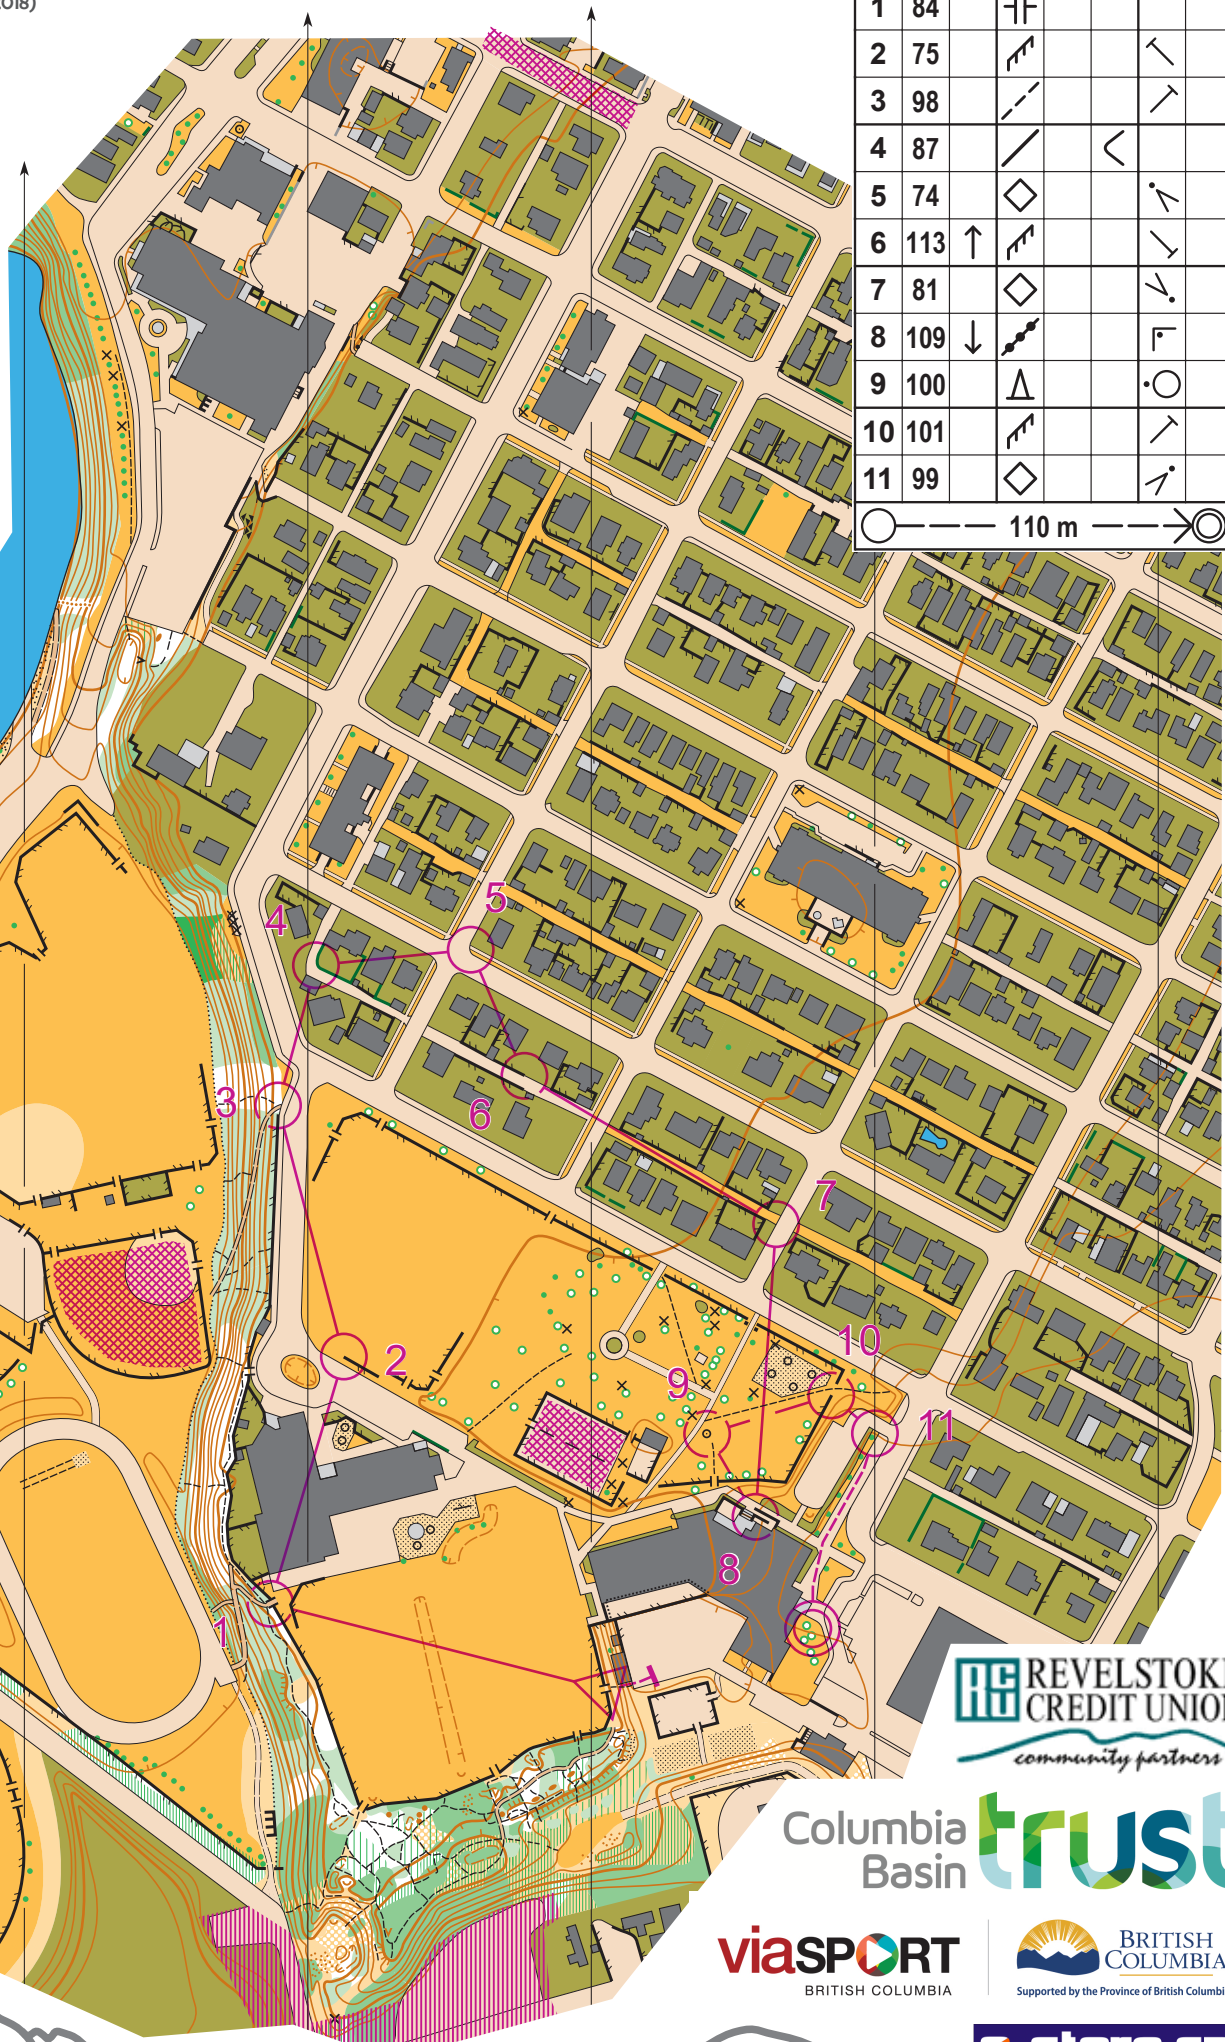

Revelstoke Centennial Park

BC Orienteering Championships 2018 - Sprint Distance

Scale - 1:4000

Contours - 2m

BCOC 2018 is made possible with funding from Columbia Basin Trust.

Map Credits:

Fieldwork: David Bakker (2017-2018)
 Drafting: David Bakker (2017-2018)
 © Sage Orienteering Club (2018)

Special Symbols:

- × Bench/Picnic Table
- Playground Equipments

BCOC 2018 Sprint

F75, F80, F85

M75, M80, M85

Open 3

Course 3 1.5 km 0 m

30 m

▷				
1	84			
2	75	↗		↖
3	98	↘		↗
4	87	↙	↖	
5	74	◇		↘
6	113	↑	↗	↙
7	81	◇		↘
8	109	↓	↘	↖
9	100	△		○
10	101	↗		↗
11	99	◇		↘

110 m

Event Website: bcoc2018.ca
 Orienteering BC: orienteeringbc.ca
 Club Website: Sage.WhyJustRun.ca
 Mapper's Website: DavidBakker.me